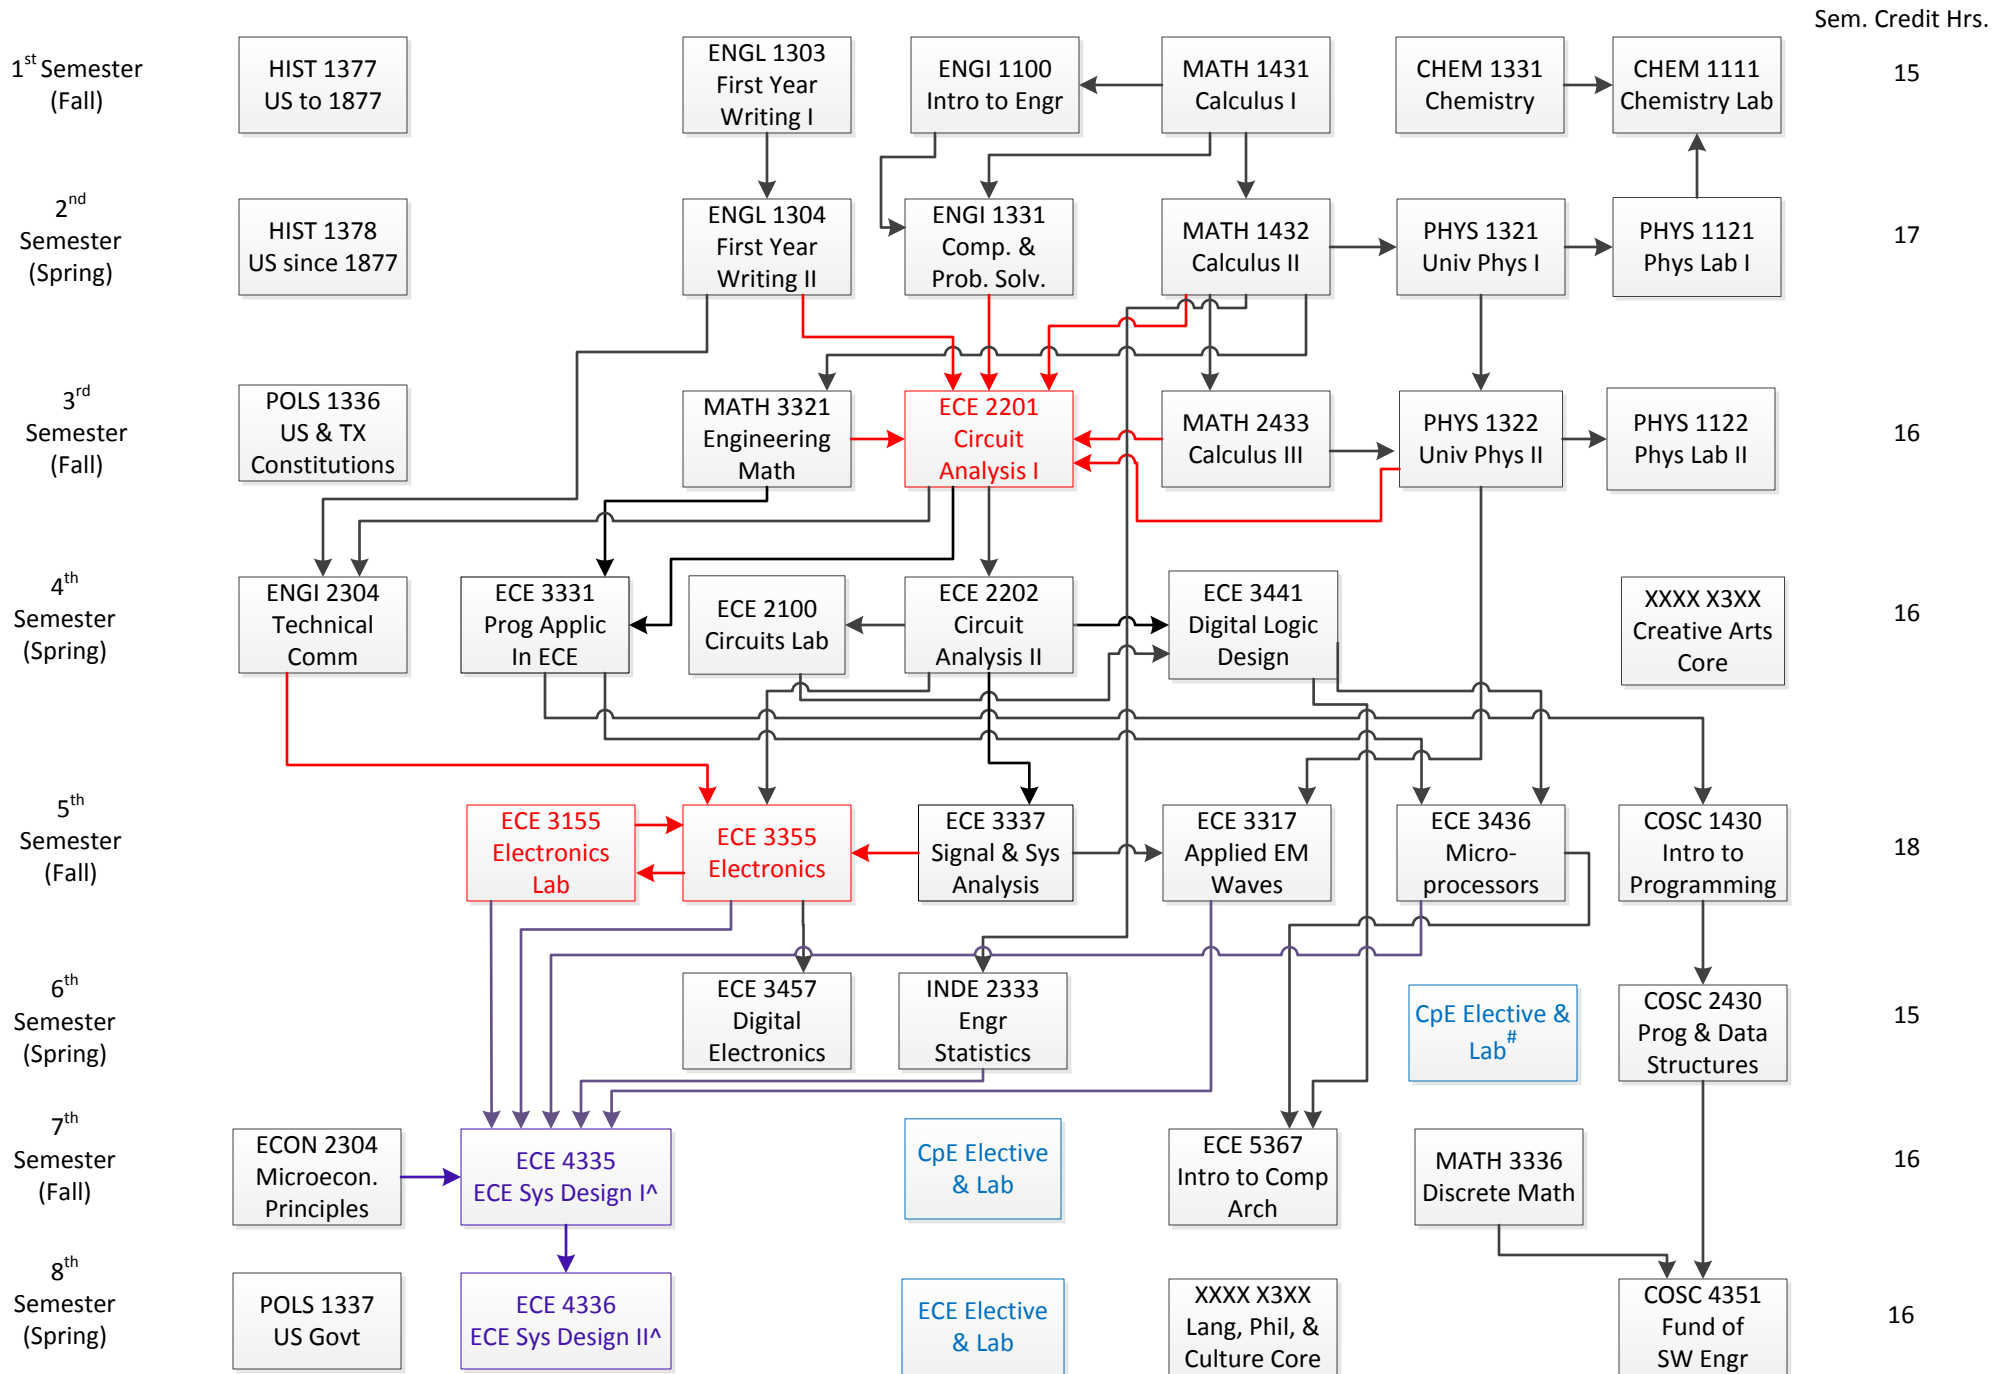

Legend: ← or → Credit or Concurrent Enrollment
 ↓ Prerequisite

Electrical Engineering – UGRD Curriculum Flowchart 2019 – 2020

Turn Page Over for **Computer Engineering** Flowchart

Total Sem. Credit Hrs.

129

Legend: ← or → Credit or Concurrent Enrollment
 ↓ Prerequisite

Computer Engineering – UGRD Curriculum Flowchart 2019 – 2020

Turn Page Over for **Electrical Engineering Flowchart**

Total Sem. Credit Hrs. 129