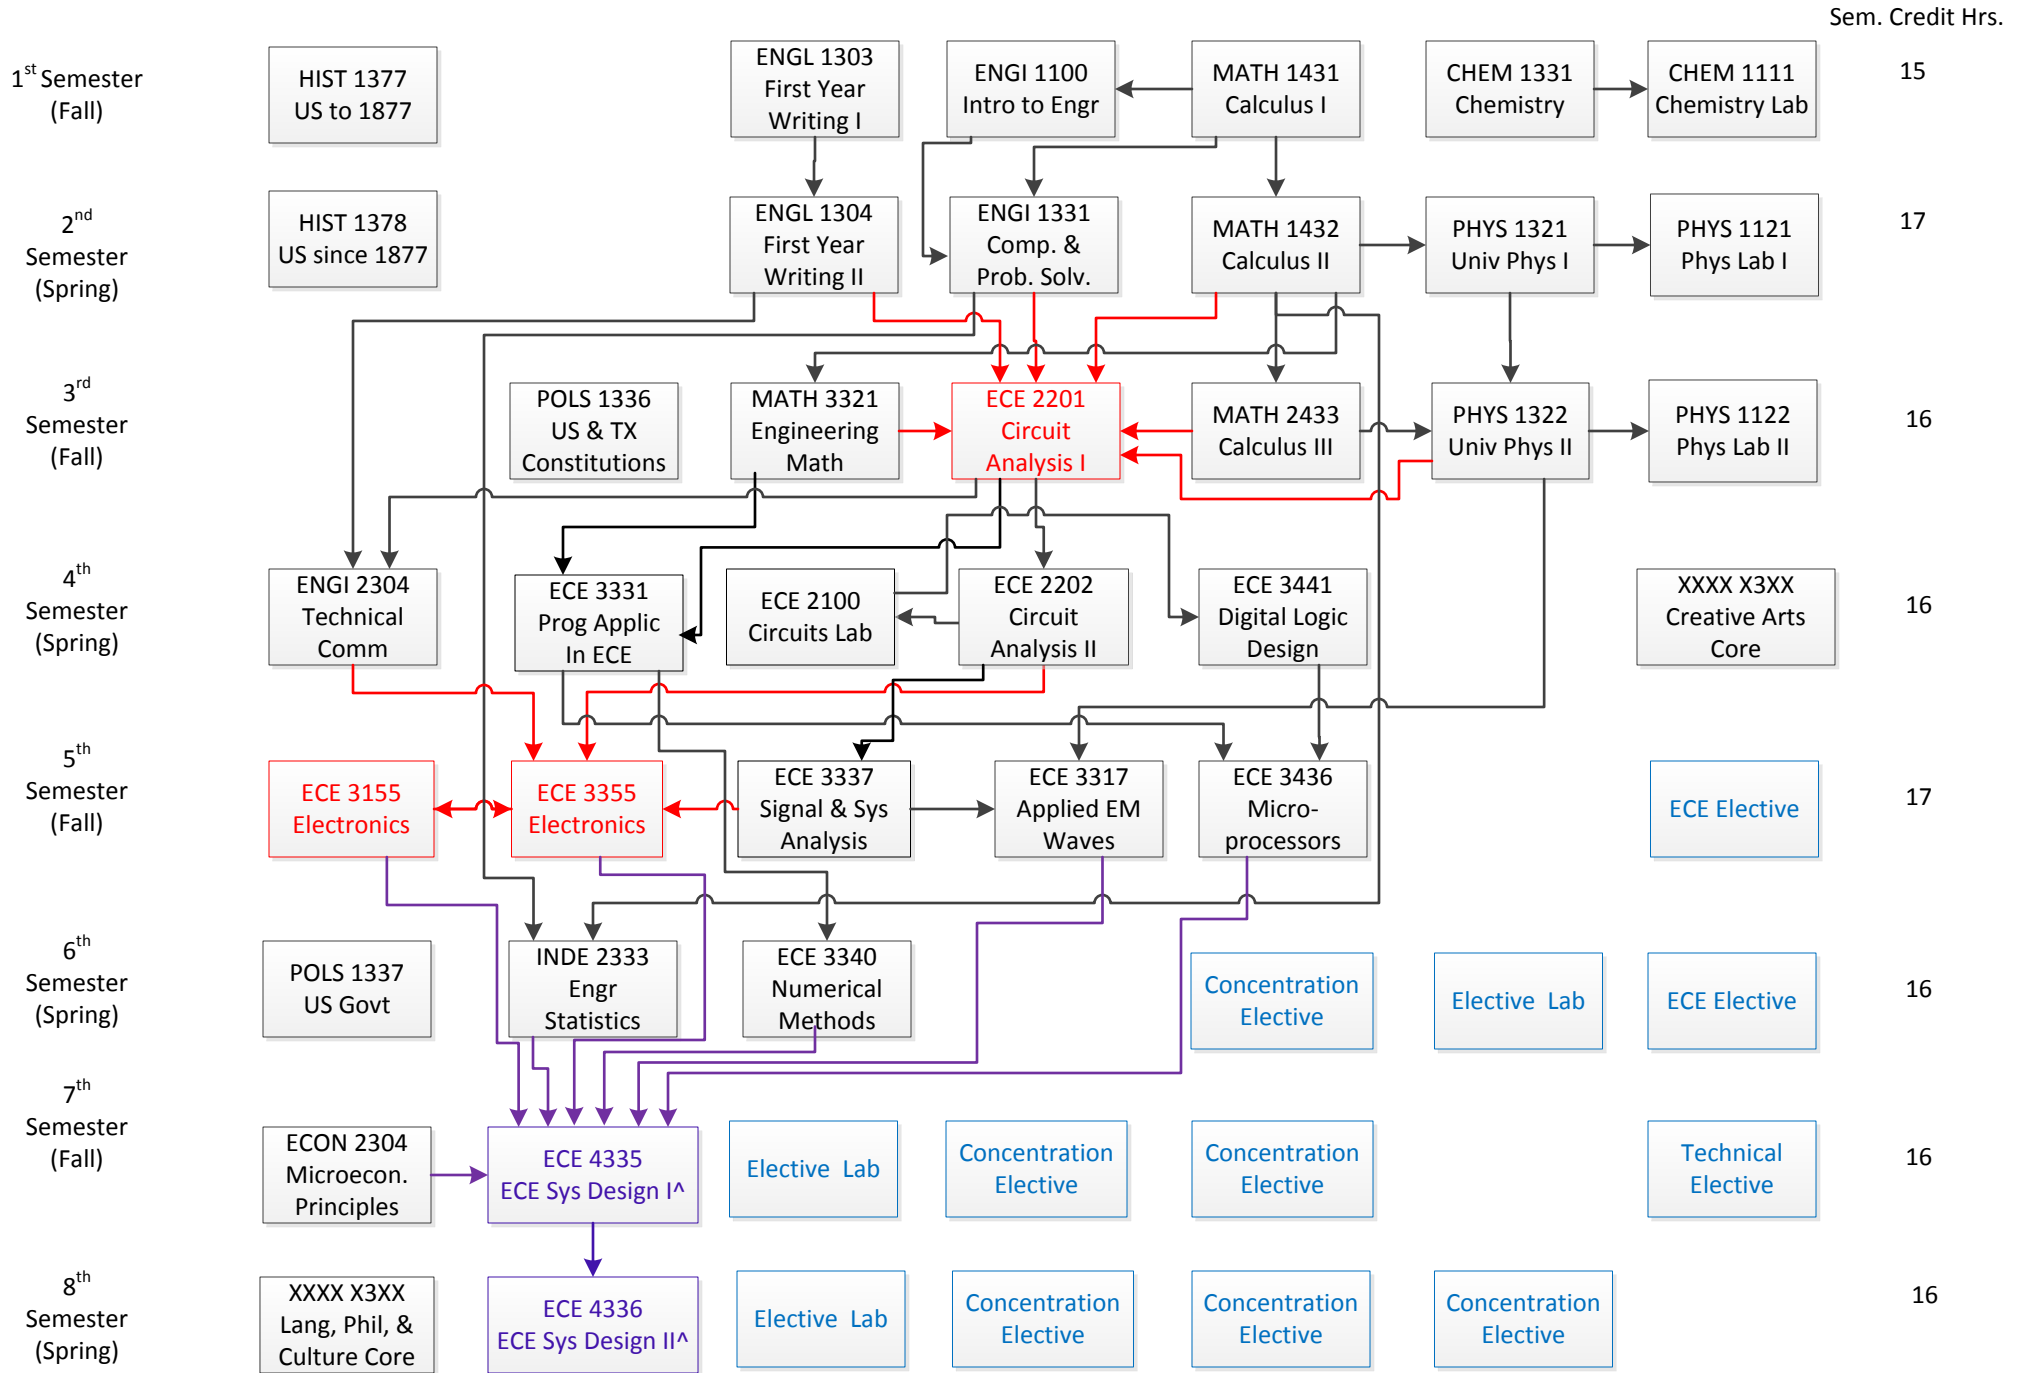

Legend: ← or → Credit or Concurrent Enrollment
 ↓ Prerequisite

Electrical Engineering – UGRD Curriculum Flowchart 2019 – 2020

Turn Page Over for **Computer Engineering** Flowchart

Total Sem. Credit Hrs.

129

Legend: ← or → Credit or Concurrent Enrollment
 ↓ Prerequisite

Computer Engineering – UGRD Curriculum Flowchart 2019 – 2020

Turn Page Over for **Electrical Engineering Flowchart**

Total Sem. Credit Hrs. 129