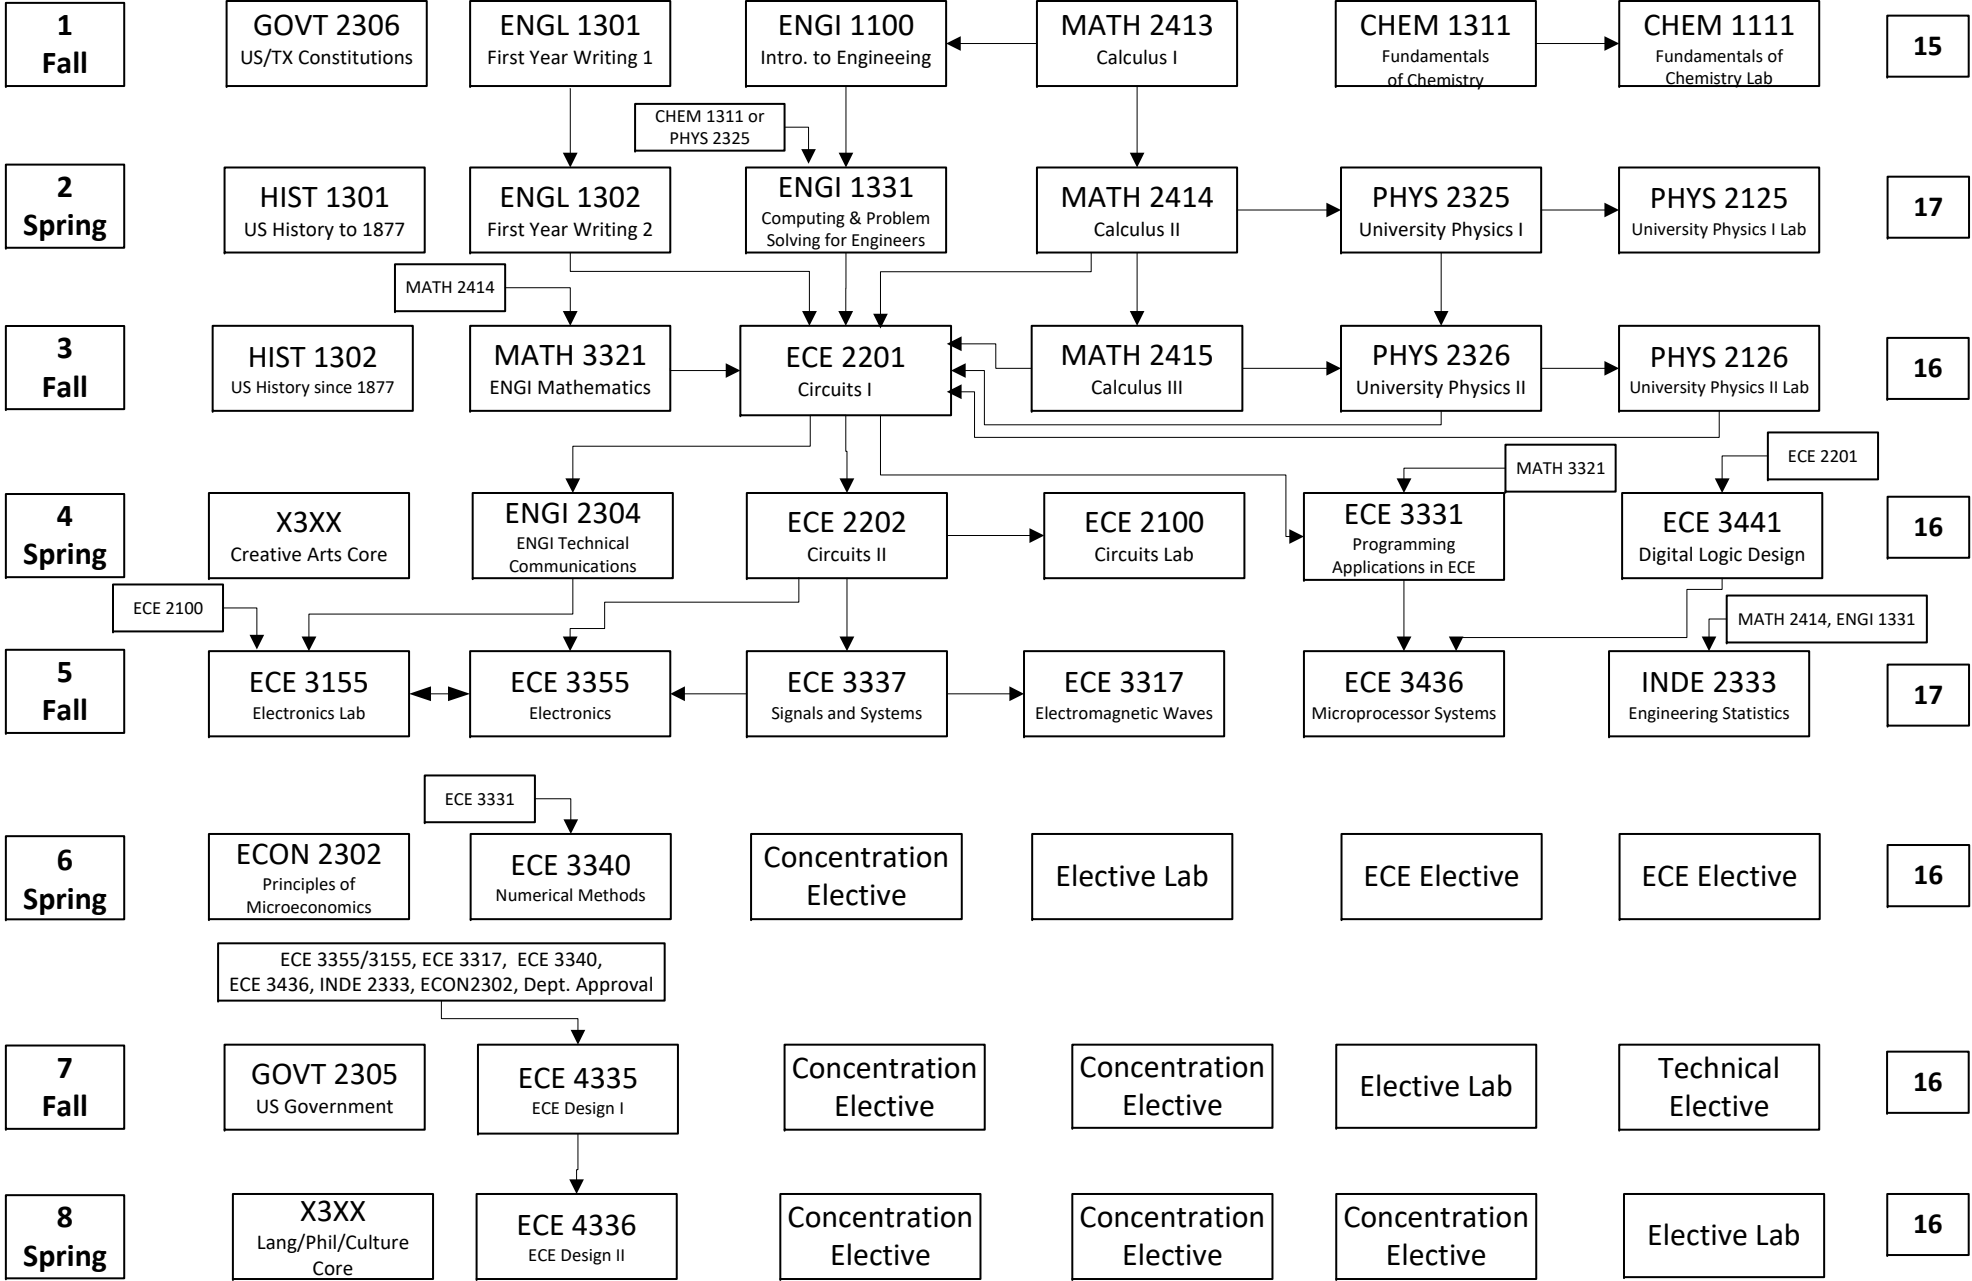

Semester

Electrical Engineering (EE) Degree Flowchart

Semester Hours

Total Credit Hours

129