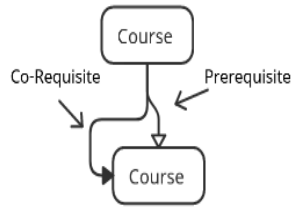

ELECTRICAL ENGINEERING DEGREE FLOWCHART – 129 Credit Hours

SEMESTER

SEMESTER
CREDIT HOURS

The **Flowchart** is only a **guide**. For more detailed information, including pre-requisites and co-requisites see the **UH Course Catalog**.

Official Degree Plan Form and Electives

Junior level students in the following **ECE courses (ECE 3355, 3337, 3436)** will submit a degree plan and select their electives.

ECE department will notify mid-semester (**Oct/March**) with instructions to submit degree plan forms.