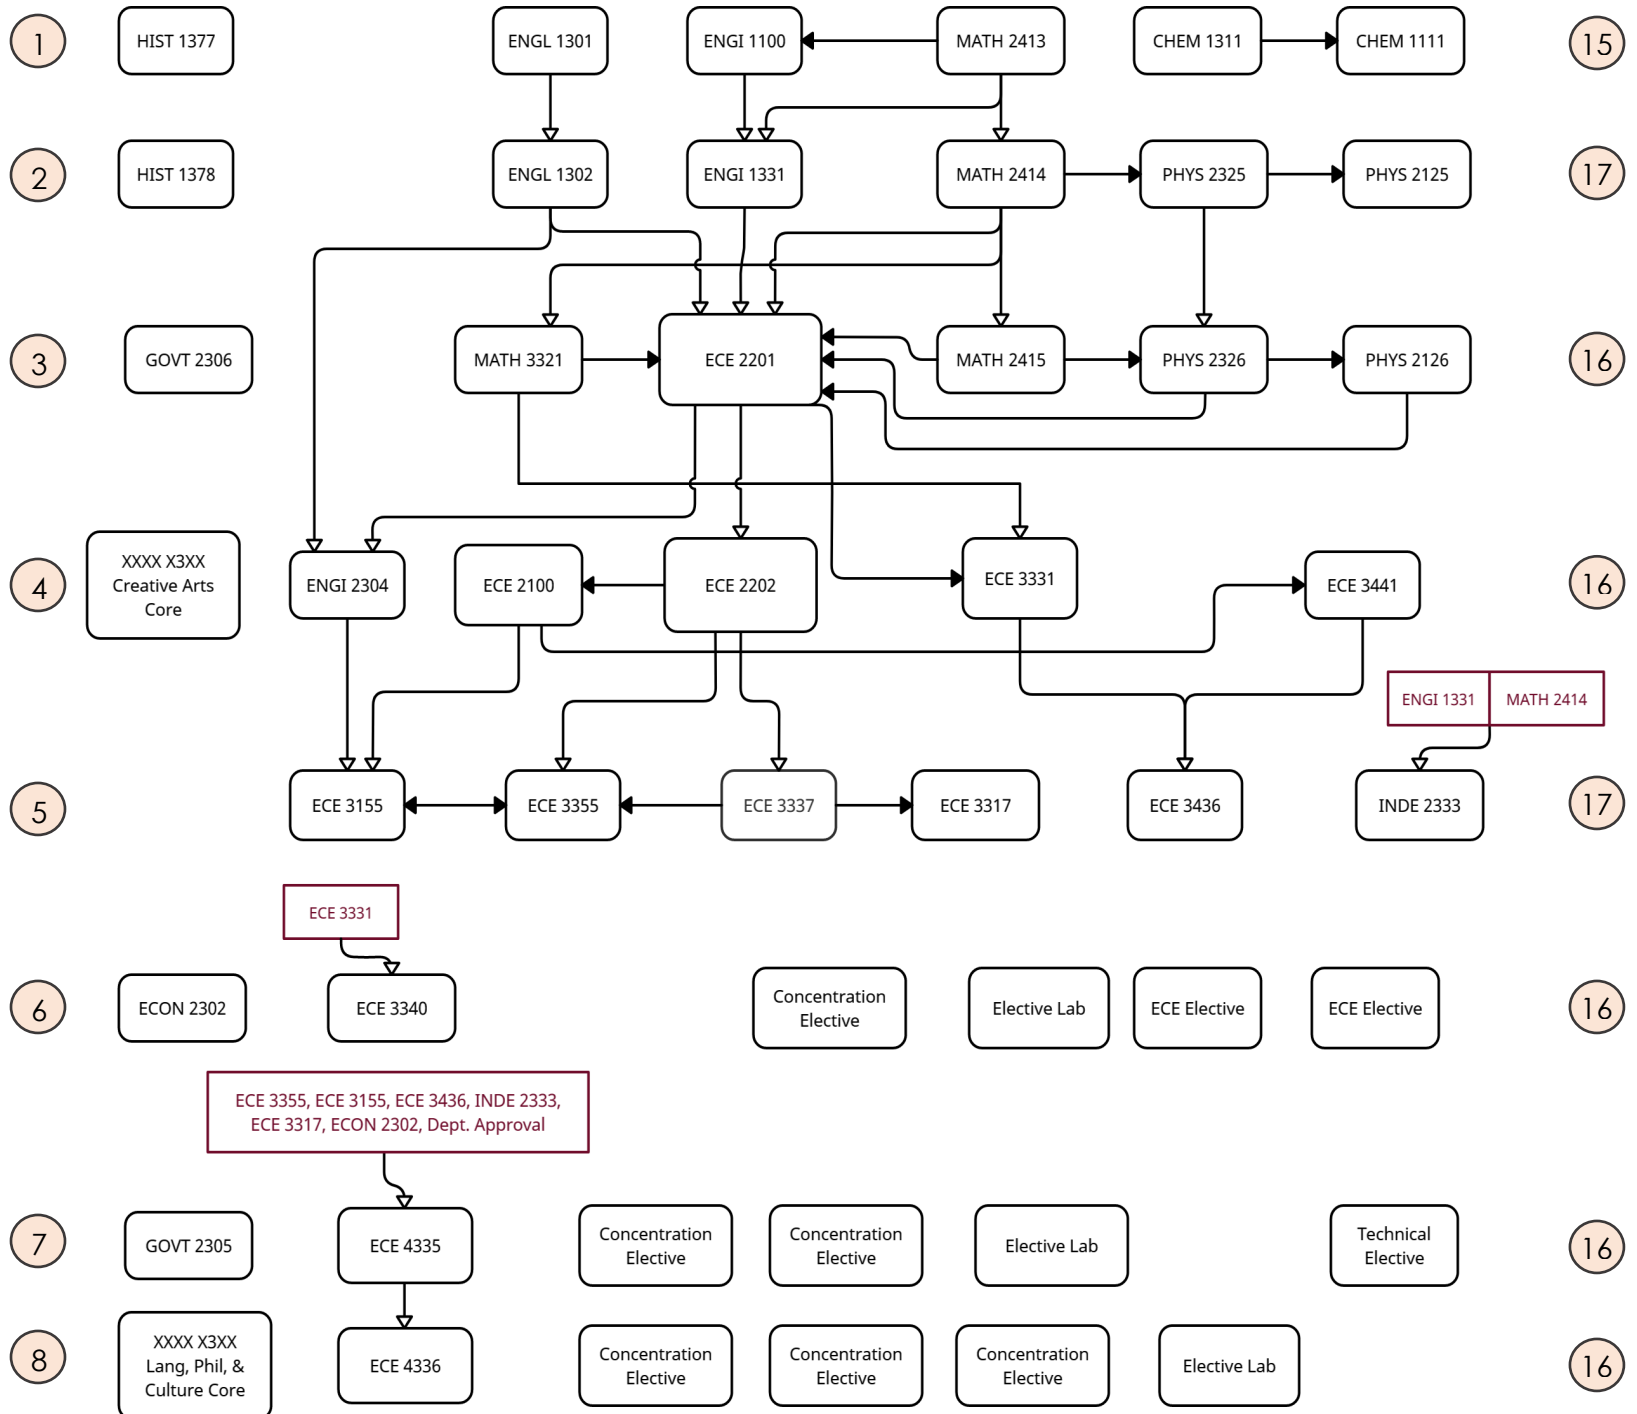

ELECTRICAL ENGINEERING DEGREE FLOWCHART – 129 Credit Hours

SEMESTER

SEMESTER
CREDIT HOURS

The **Flowchart** is only a **guide**. For more detailed information, including pre-requisites and co-requisites see the **UH Course Catalog**.

Official Degree Plan Form and Electives

Junior level students in the following **ECE courses (ECE 3355, 3337, 3436)** will submit a degree plan and select their electives.

ECE department will notify mid-semester (**Oct/March**) with instructions to submit degree plan forms.