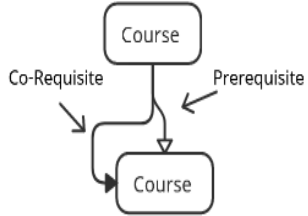

# COMPUTER ENGINEERING DEGREE FLOWCHART – 129 Credit Hours

SEMESTER

SEMESTER  
CREDIT HOURS

The **Flowchart** is only a **guide**. For more detailed information, including pre-requisites and co-requisites see the **UH Course Catalog**.

## Official Degree Plan Form and Electives

Junior level students in the following **ECE courses (ECE 3355, 3337, 3436)** will submit a degree plan and select their electives.

ECE department will notify mid-semester (**Oct/March**) with instructions to submit degree plan forms.