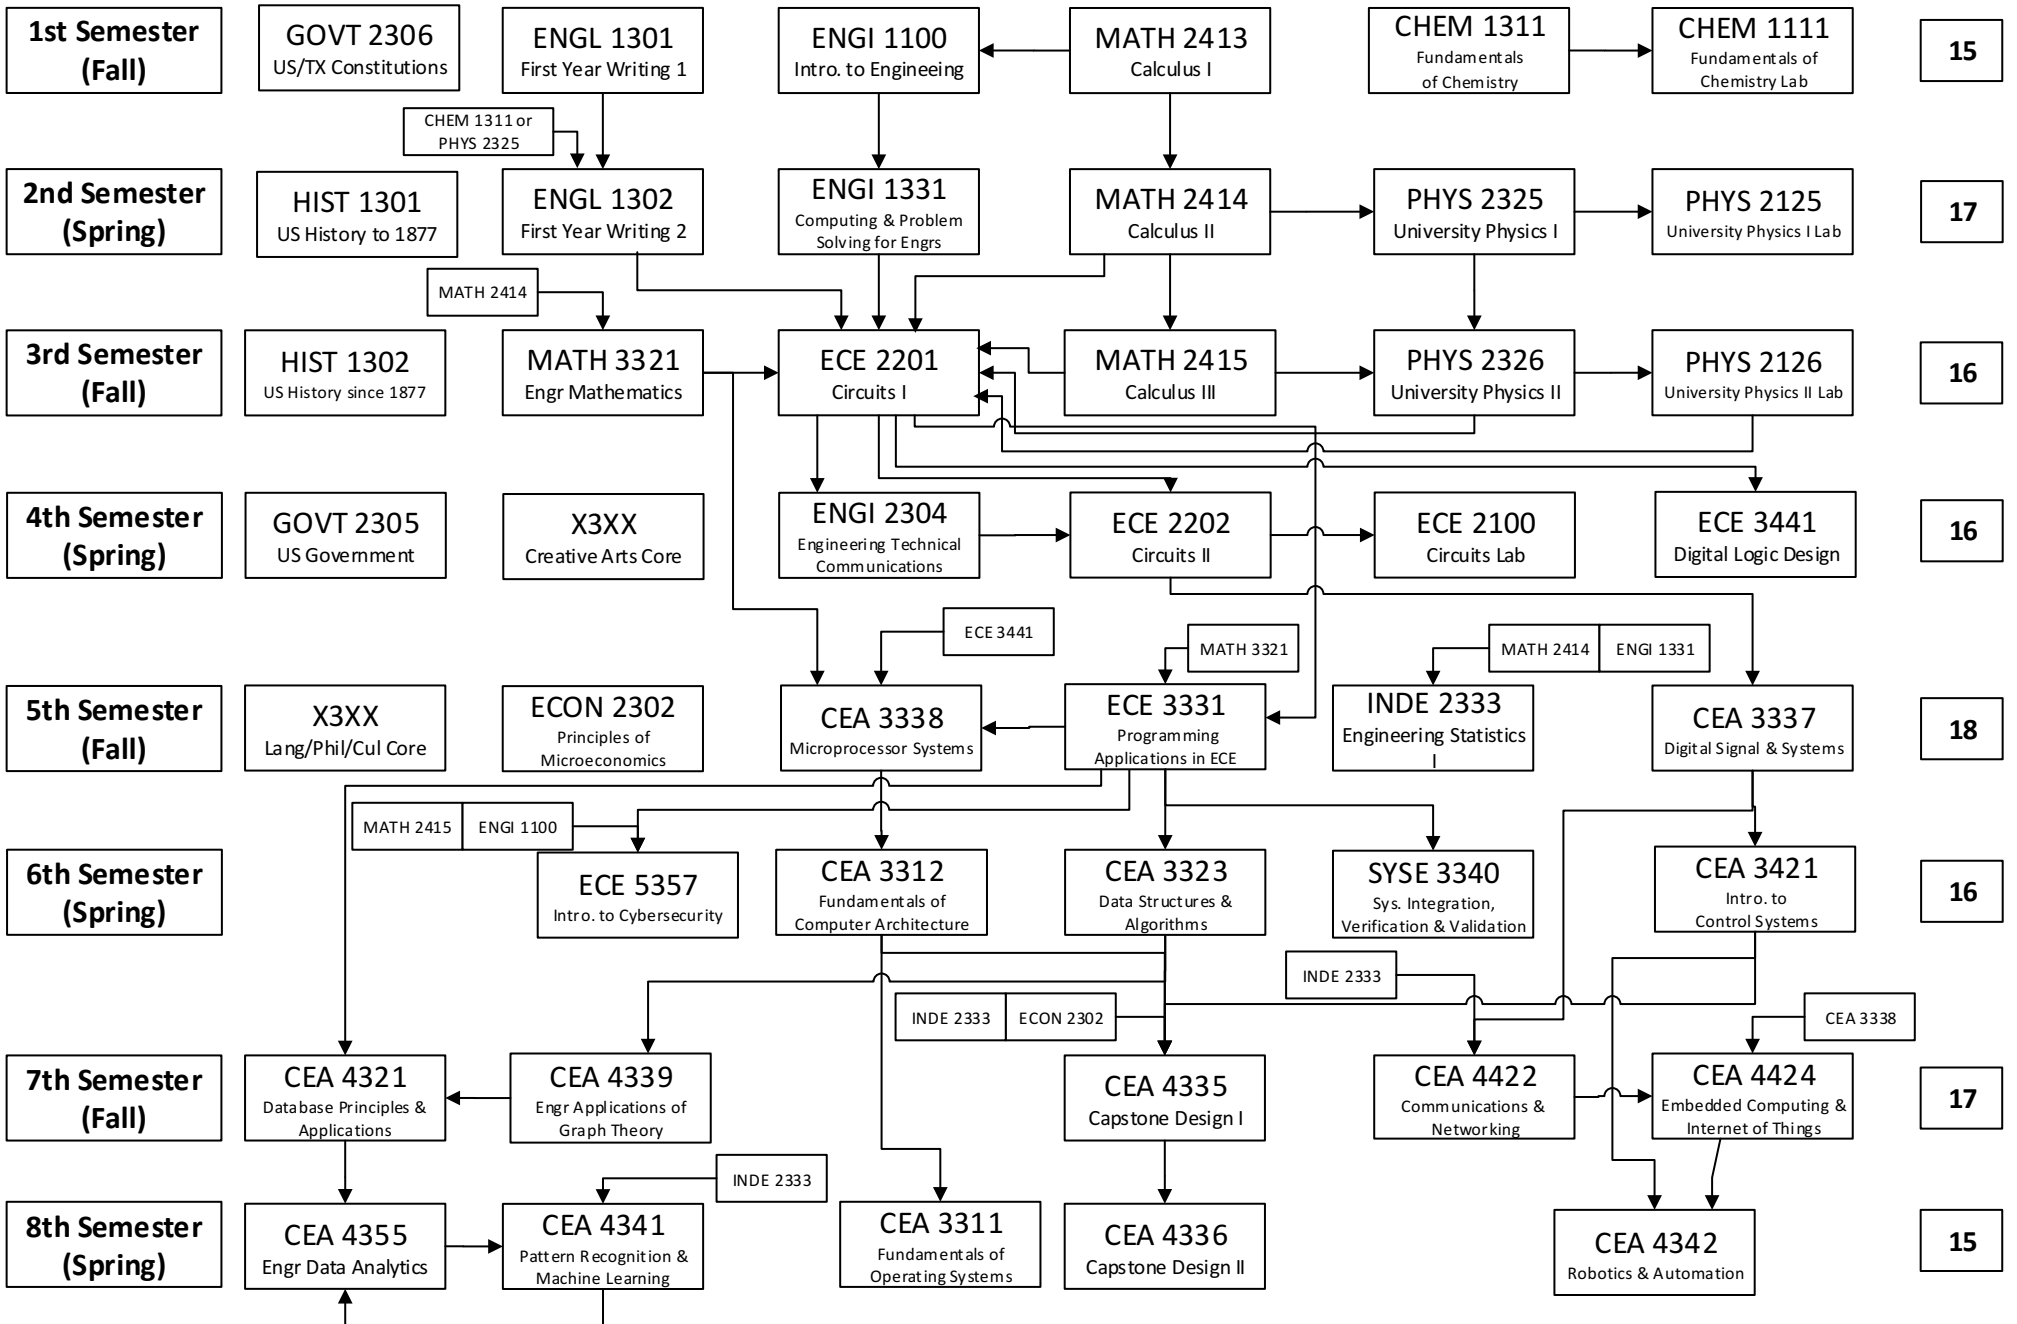

Computer Engineering & Analytics (CEA) Degree Flowchart

Semester Hours

Total Credit Hours 130